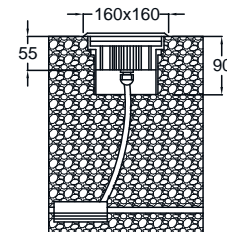

Clear Glass Frosted Glass

- สามารถรับน้ำหนักได้ 2,000 Kg
- RGB: Color Changer (Input Voltage: 24VDC)
- DMX512: Control by DMX512 system

ITUL - 21

Input 230VAC

Input 24VDC

LUMITRON REF.	Lamp Type	Input Voltage
ITUL-21-9x1W-230VAC	LED 9x1W	230VAC
ITUL-21-9x1W-24VDC	LED 9x1W	24VDC
ITUL-21-RGB9x1W	LED RGB 9x1W	24VDC

25°

ITUL - 22

Input 230VAC

Input 24VDC

LUMITRON REF.	Lamp Type	Input Voltage
ITUL-22-12x1W-230VAC	LED 12x1W	230VAC
ITUL-22-12x1W-24VDC	LED 12x1W	24VDC
ITUL-22-RGB12x1W	LED RGB 12x1W	24VDC

25°

LED